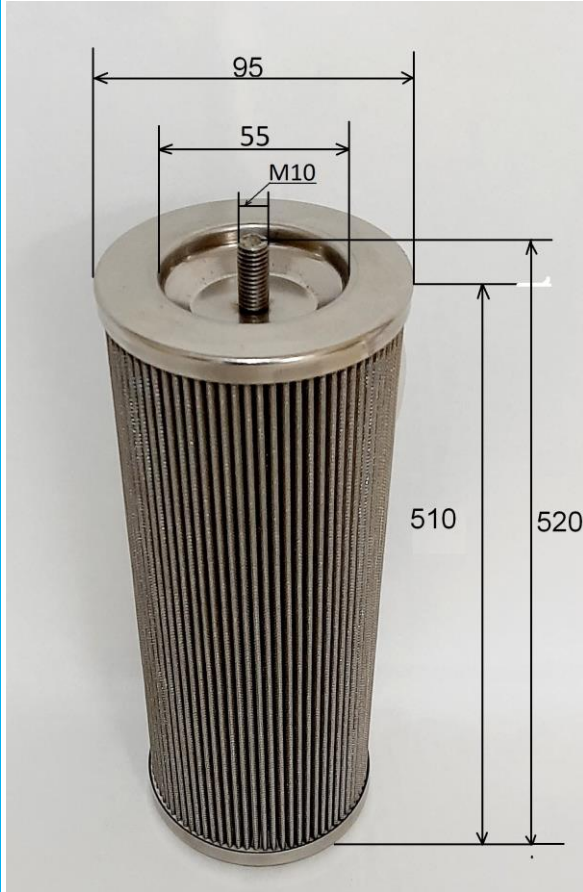

Technical Data Sheet MARTECH Nr.- SSF 25-95/510 V2A GM10 (Replacement for B&K 1940183)

Product Information

Part Name	Sternsiebe Filter Element
Filtration Finesse [μm]:	25
D[mm]:	95
d[mm]:	55
H[mm]:	520
h[mm]:	510
Manufacturer :	MARTECH-FilterBau GmbH