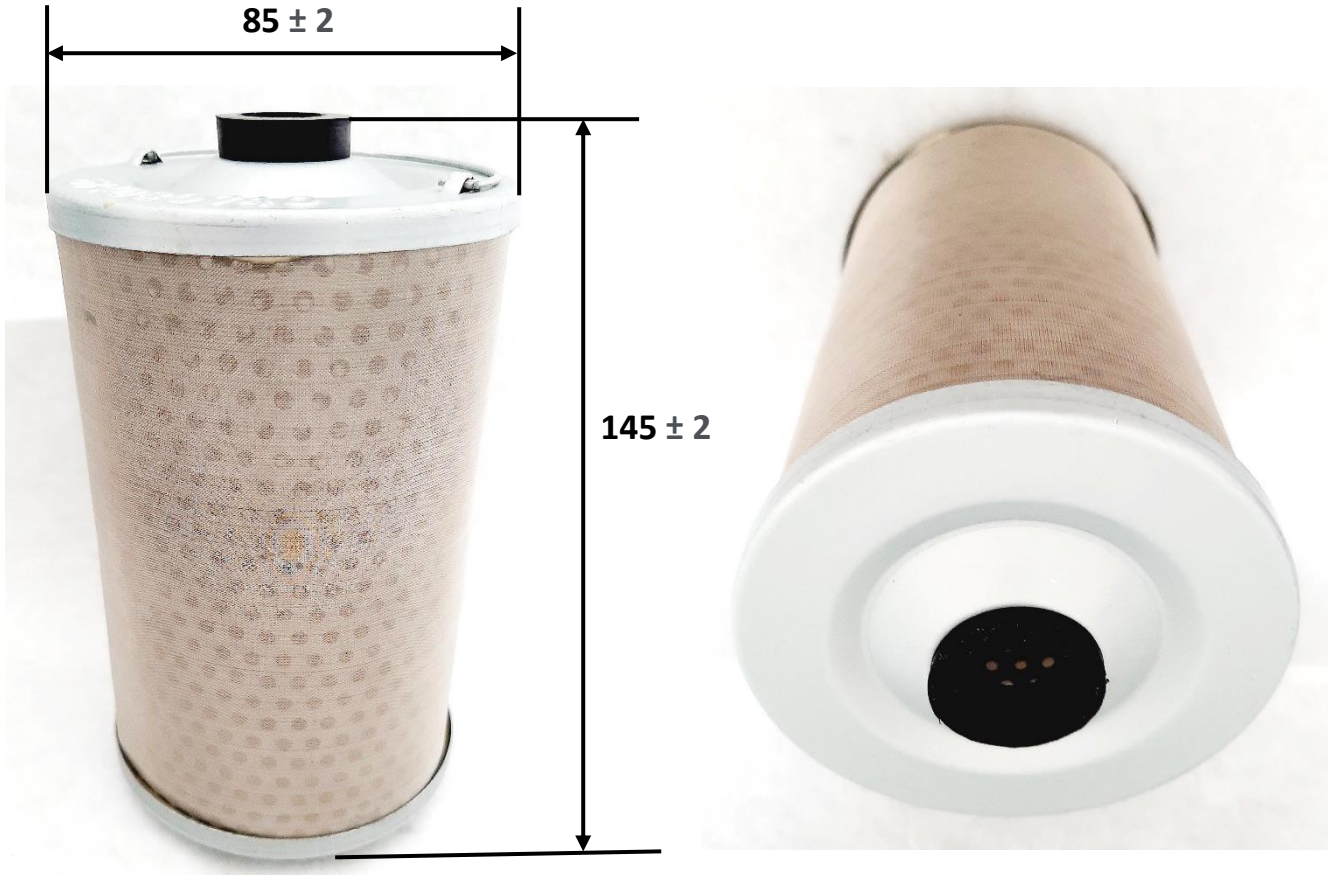

Technical Data Sheet MARTECH DKF-120L

Product Information

Weight [kg]:	0,250
Description :	Fuel Filter
Manufacturer :	MARTECH-FilterBau GmbH