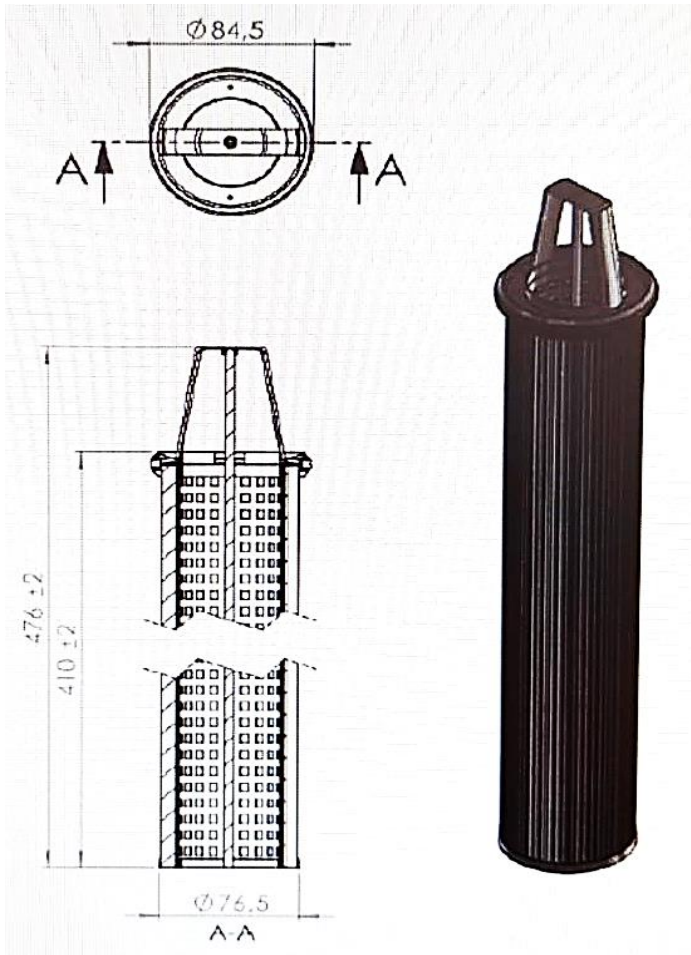

Technical Data Sheet MARTECH Nr.-SSF 37-85/410-475 (Replacement for 1940425)

Product Information

Part Name	Sternsiebe Filter Element
Filtration Finesse [μm]:	37
D[mm]:	84.5
d[mm]:	76.6
H[mm]:	410 \pm 2
h[mm]:	476 \pm 2
Manufacturer :	MARTECH-FilterBau GmbH