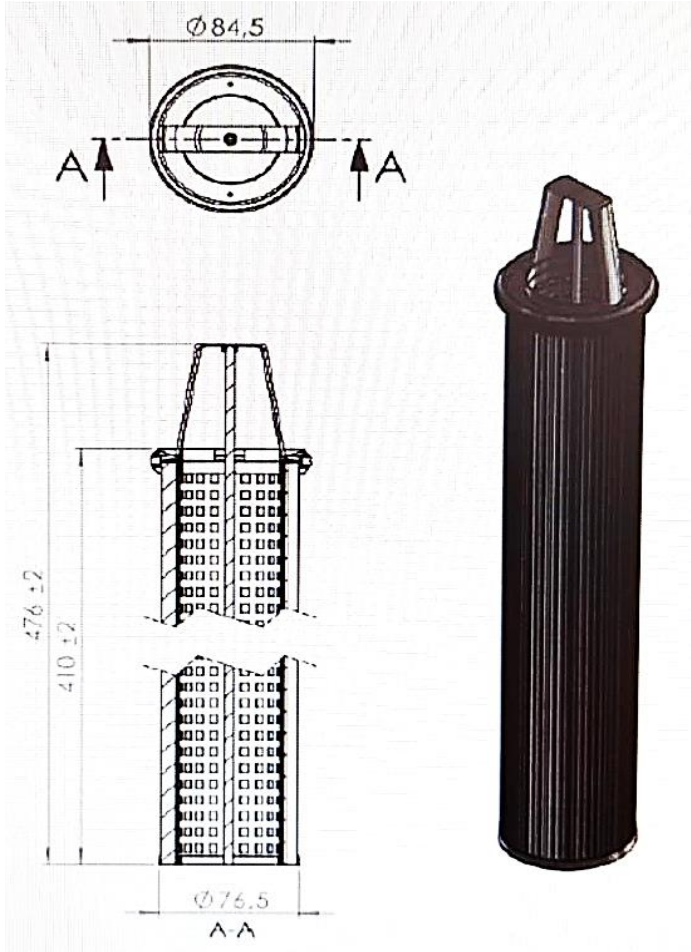

Technical Data Sheet MARTECH Nr.-SSF 25-85/410-480 (Replacement for 1946449)

Product Information

Part Name	Sternsiebe Filter Element
Filtration Finesse [μm]:	25
D[mm]:	84.5
d[mm]:	76.6
H[mm]:	410 \pm 2
h[mm]:	476 \pm 2
Manufacturer :	MARTECH-FilterBau GmbH